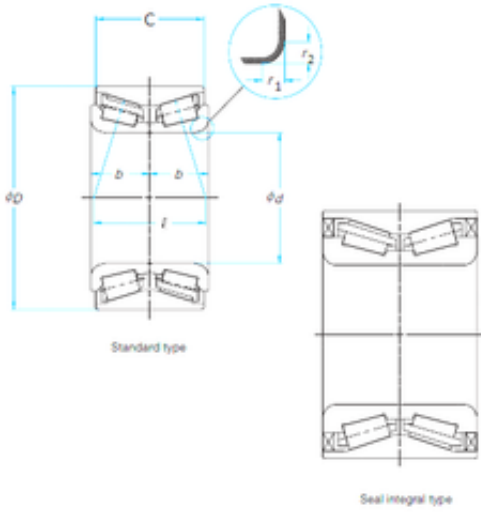

ISO BEARING-SINGAPORE (PTE)LTD.

38 mm x 65 mm x 52 mm Timken 511023 tapered roller bearings

Bearing No. 511023

Size	38x65x52 mm
Bore Diameter	38 mm
Outer Diameter	65 mm
Width	52 mm
d	38 mm
D	65 mm
B	52 mm

511023 Bearing 2D drawings and 3D CAD models