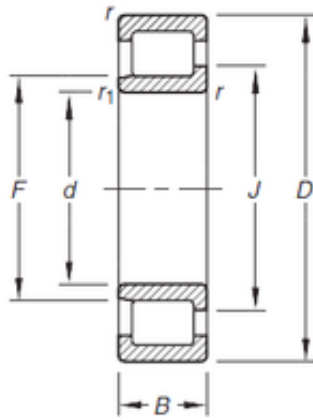

ISO BEARING-SINGAPORE (PTE)LTD.

40 mm x 90 mm x 33 mm Timken
NJ2308E.TVP cylindrical roller bearings

Bearing No. NJ2308E.TVP

Bore Diameter	40 mm
Outer Diameter	90 mm
d	40 mm
F	52 mm
D	90 mm
E	80 mm
B	33 mm
C	33 mm
r	1,5 mm
r1 max.	1,5 mm
H	74,9 mm
J	57,7 mm

NJ2308E.TVP Bearing 2D drawings and 3D CAD models