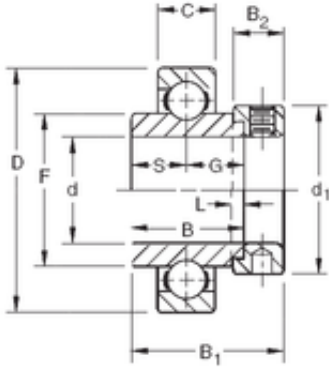

ISO BEARING-SINGAPORE (PTE)LTD.

55,5625 mm x 120 mm x 55,56 mm Timken
SMN203K deep groove ball bearings

Bearing No. SMN203K

Size	55.5625x120x55.56 mm
Bore Diameter	55,5625 mm
Outer Diameter	120 mm
Width	55,56 mm
d	55,5625 mm
D	120 mm
B	55,56 mm
C	29 mm
d1	82,55 mm
B1	73,03 mm
B2	22,2 mm
F	75,01 mm
G	27,78 mm
L	4,8 mm
S	27,78 mm
Weight	2,209 Kg
Basic dynamic load rating (C)	80 kN

SMN203K Bearing 2D drawings and 3D CAD models