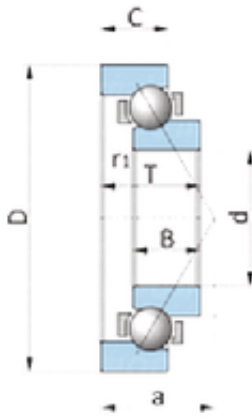

ISO BEARING-SINGAPORE (PTE)LTD.

NTN SF4815VP-1 angular contact ball bearings

Bearing No. SF4815VP-1

Size	240x310x33 mm
Bore Diameter	240 mm
Outer Diameter	310 mm
Width	33 mm
d	240 mm
D	310 mm

SF4815VP-1 Bearing 2D drawings and 3D CAD models