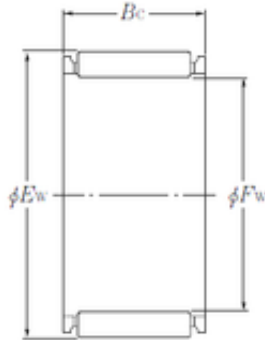

ISO BEARING-SINGAPORE (PTE)LTD.

NTN K105 × 112 × 31 needle roller bearings

Bearing No. K105 × 112 × 31

Bore Diameter	105 mm
Outer Diameter	112 mm
Fw	105 mm
Ew	112 mm
Bc	31 mm
Weight	0.176 Kg
Basic dynamic load rating (C)	71 kN
Basic static load rating (C0)	207 kN
(Grease) Lubrication Speed	2500 r/min

K105 × 112 × 31 Bearing 2D drawings and 3D CAD models