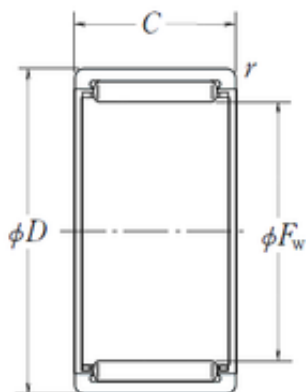

ISO BEARING-SINGAPORE (PTE)LTD.

NSK RLM354530 needle roller bearings

Bearing No. RLM354530

Size	35x45x30 mm
Bore Diameter	35 mm
Outer Diameter	45 mm
Width	30 mm
Fw	35 mm
D	45 mm
C	30 mm
r min.	0,5 mm
Weight	0,1 Kg
Basic dynamic load rating (C)	38,5 kN
Basic static load rating (C0)	66 kN
(Grease) Lubrication Speed	6300 r/min
hidYobi	RLM354530
LangID	1
D_	45
B_	30
hidTable	ecat_NSMRNR
GRS rpm	6300
ra	0.5
C0	66
C1_	30
DE_	42
SLR	23.8
Prod_Type3	NRB_S_RLM
d	35
DA_	3.5

RLM354530 Bearing 2D drawings and 3D CAD models

ISO BEARING-SINGAPORE (PTE)LTD.

Z_	21
SI	0
yobi	RLM354530
da_max	41
OIL rpm	10000
SDM_	38.5
r	0.5
KBRG	8312
mass1	0.1