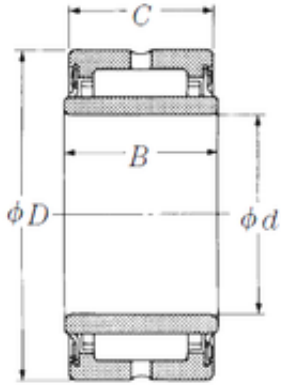

## ISO BEARING-SINGAPORE (PTE)LTD.

30 mm x 47 mm x 31 mm NSK NA6906TT  
needle roller bearings

Bearing No. NA6906TT

Size	30x47x31 mm
Bore Diameter	30 mm
Outer Diameter	47 mm
Width	31 mm
d	30 mm
Fw	35 mm
D	47 mm
B	31 mm
C	30 mm
r min.	0,3 mm
Weight	0,19 Kg
Basic dynamic load rating (C)	40 kN
Basic static load rating (C0)	62,5 kN

NA6906TT Bearing 2D drawings and 3D CAD models