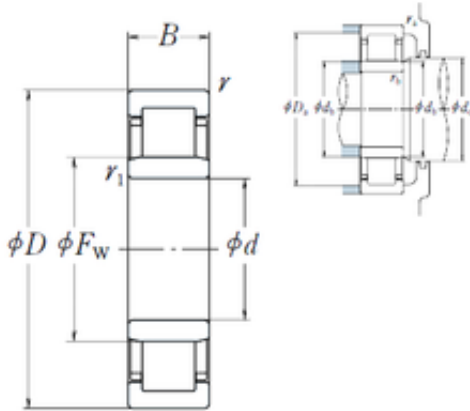

ISO BEARING-SINGAPORE (PTE)LTD.

120 mm x 260 mm x 86 mm NSK NU2324 EM cylindrical roller bearings

Bearing No. NU2324 EM

NU2324 EM Bearing 2D drawings and 3D CAD models

Size	120x260x86 mm
Bore Diameter	120 mm
Outer Diameter	260 mm
Width	86 mm
d	120 mm
Fw	154 mm
D	260 mm
B	86 mm
C	86 mm
r min.	3 mm
r1 min.	3 mm
da min.	133 mm
Da max.	247 mm
db max.	150 mm
db min	133 mm
ra max.	2,5 mm
rb max.	2,5 mm
S	2,8 mm
Weight	25 Kg
Basic dynamic load rating (C)	795 kN
Basic static load rating (C0)	36,555 kN
(Grease) Lubrication Speed	2 000 r/min