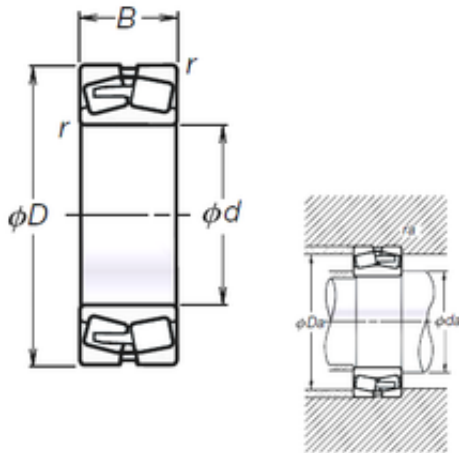

ISO BEARING-SINGAPORE (PTE)LTD.

65 mm x 140 mm x 48 mm NSK 22313L12CAM
spherical roller bearings

Bearing No. 22313L12CAM

Size	65x140x48 mm
Bore Diameter	65 mm
Outer Diameter	140 mm
Width	48 mm
d	65 mm
D	140 mm
B	48 mm
C	48 mm
r min.	2,1 mm
Basic dynamic load rating (C)	265 kN

22313L12CAM Bearing 2D drawings and 3D CAD models