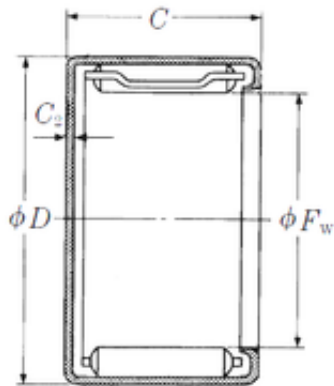

ISO BEARING-SINGAPORE (PTE)LTD.

NSK MJ-651 needle roller bearings

Bearing No. MJ-651

Size	9.525x14.288x7.92 mm
Bore Diameter	9,525 mm
Outer Diameter	14,288 mm
Width	7,92 mm
Fw	9,525 mm
D	14,288 mm
C	7,92 mm
C2	1 mm
Weight	0,0036 Kg
Basic dynamic load rating (C)	2,62 kN

MJ-651 Bearing 2D drawings and 3D CAD models