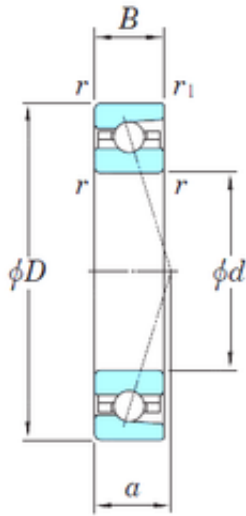

## ISO BEARING-SINGAPORE (PTE)LTD.

25 mm x 42 mm x 9 mm KOYO  
3NCHAC905CA angular contact ball bearings

Bearing No. 3NCHAC905CA

Size	25x42x9 mm
Bore Diameter	25 mm
Outer Diameter	42 mm
Width	9 mm
d	25 mm
D	42 mm
B	9 mm
C	9 mm
Angle ( ° )	20 °
a	10,7 mm
r min.	0,3 mm
r1 min.	0,15 mm
Weight	0,037 Kg
Basic dynamic load rating (C)	5,3 kN
Basic static load rating (C0)	2,7 kN
(Grease) Lubrication Speed	41 000 r/min

3NCHAC905CA Bearing 2D drawings and 3D CAD models