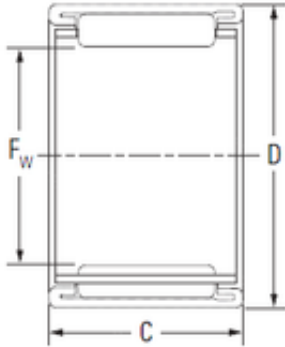

ISO BEARING-SINGAPORE (PTE)LTD.

KOYO BTM182416 needle roller bearings

Bearing No. BTM182416

Size	18x24x16 mm
Bore Diameter	18 mm
Outer Diameter	24 mm
Width	16 mm
Fw	18 mm
D	24 mm
C	16 mm
Weight	0,017 Kg
Basic dynamic load rating (C)	11,1 kN
Basic static load rating (C0)	16,8 kN
(Grease) Lubrication Speed	12000 r/min

BTM182416 Bearing 2D drawings and 3D CAD models