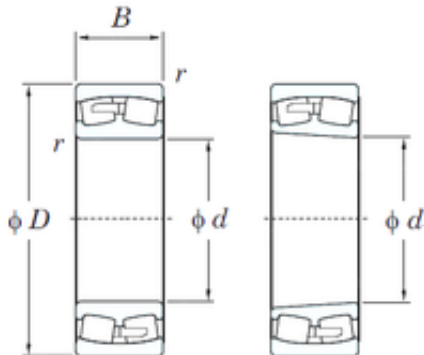

ISO BEARING-SINGAPORE (PTE)LTD.

220 mm x 370 mm x 150 mm KOYO
24144RK30 spherical roller bearings

Bearing No. 24144RK30

Size	220x370x150 mm
Bore Diameter	220 mm
Outer Diameter	370 mm
Width	150 mm
d	220 mm
D	370 mm
B	150 mm
C	150 mm
r min.	4 mm
da min.	238 mm
Da max.	352 mm
ra max.	3 mm
Weight	64 Kg
Basic dynamic load rating (C)	1680 kN
Basic static load rating (C0)	2900 kN
(Grease) Lubrication Speed	800 r/min
(Oil) Lubrication Speed	1100 r/min
Calculation factor (e)	0,38
Calculation factor (Y0)	1,73
Calculation factor (Y1)	1,77

24144RK30 Bearing 2D drawings and 3D CAD models