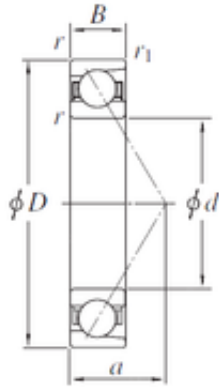

ISO BEARING-SINGAPORE (PTE)LTD.

220 mm x 460 mm x 88,5 mm KOYO AC4446
angular contact ball bearings

Bearing No. AC4446

Size	220x460x88.5 mm
Bore Diameter	220 mm
Outer Diameter	460 mm
Width	88,5 mm
d	220 mm
D	460 mm
B	88,5 mm
C	88,5 mm
a	142,1 mm
r min.	5 mm
r1 min.	2 mm
Weight	37,5 Kg
Basic dynamic load rating (C)	542 kN

AC4446 Bearing 2D drawings and 3D CAD models