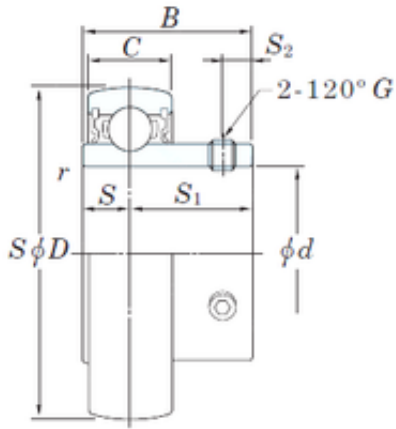

## ISO BEARING-SINGAPORE (PTE)LTD.

25 mm x 47 mm x 22 mm KOYO SU005S6 deep groove ball bearings

Bearing No. SU005S6

Size	25x47x22 mm
Bore Diameter	25 mm
Outer Diameter	47 mm
Width	22 mm
d	25 mm
D	47 mm
B	22 mm
C	12 mm
S1	15 mm
r min.	0,6 mm
S	7 mm
S2	4,5 mm
Thread (G)	M5 × 0,5
Weight	0,1 Kg
Basic dynamic load rating (C)	8,5 kN
Basic static load rating (C0)	4,65 kN
Material	corrosion resistant

SU005S6 Bearing 2D drawings and 3D CAD models