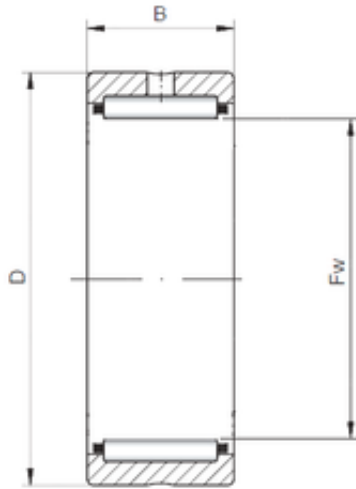

ISO BEARING-SINGAPORE (PTE)LTD.

ISO NK43/30 needle roller bearings

Bearing No. NK43/30

Size	43x53x30 mm
Bore Diameter	43 mm
Outer Diameter	53 mm
Width	30 mm
Fw	43 mm
D	53 mm
C	30 mm

NK43/30 Bearing 2D drawings and 3D CAD models